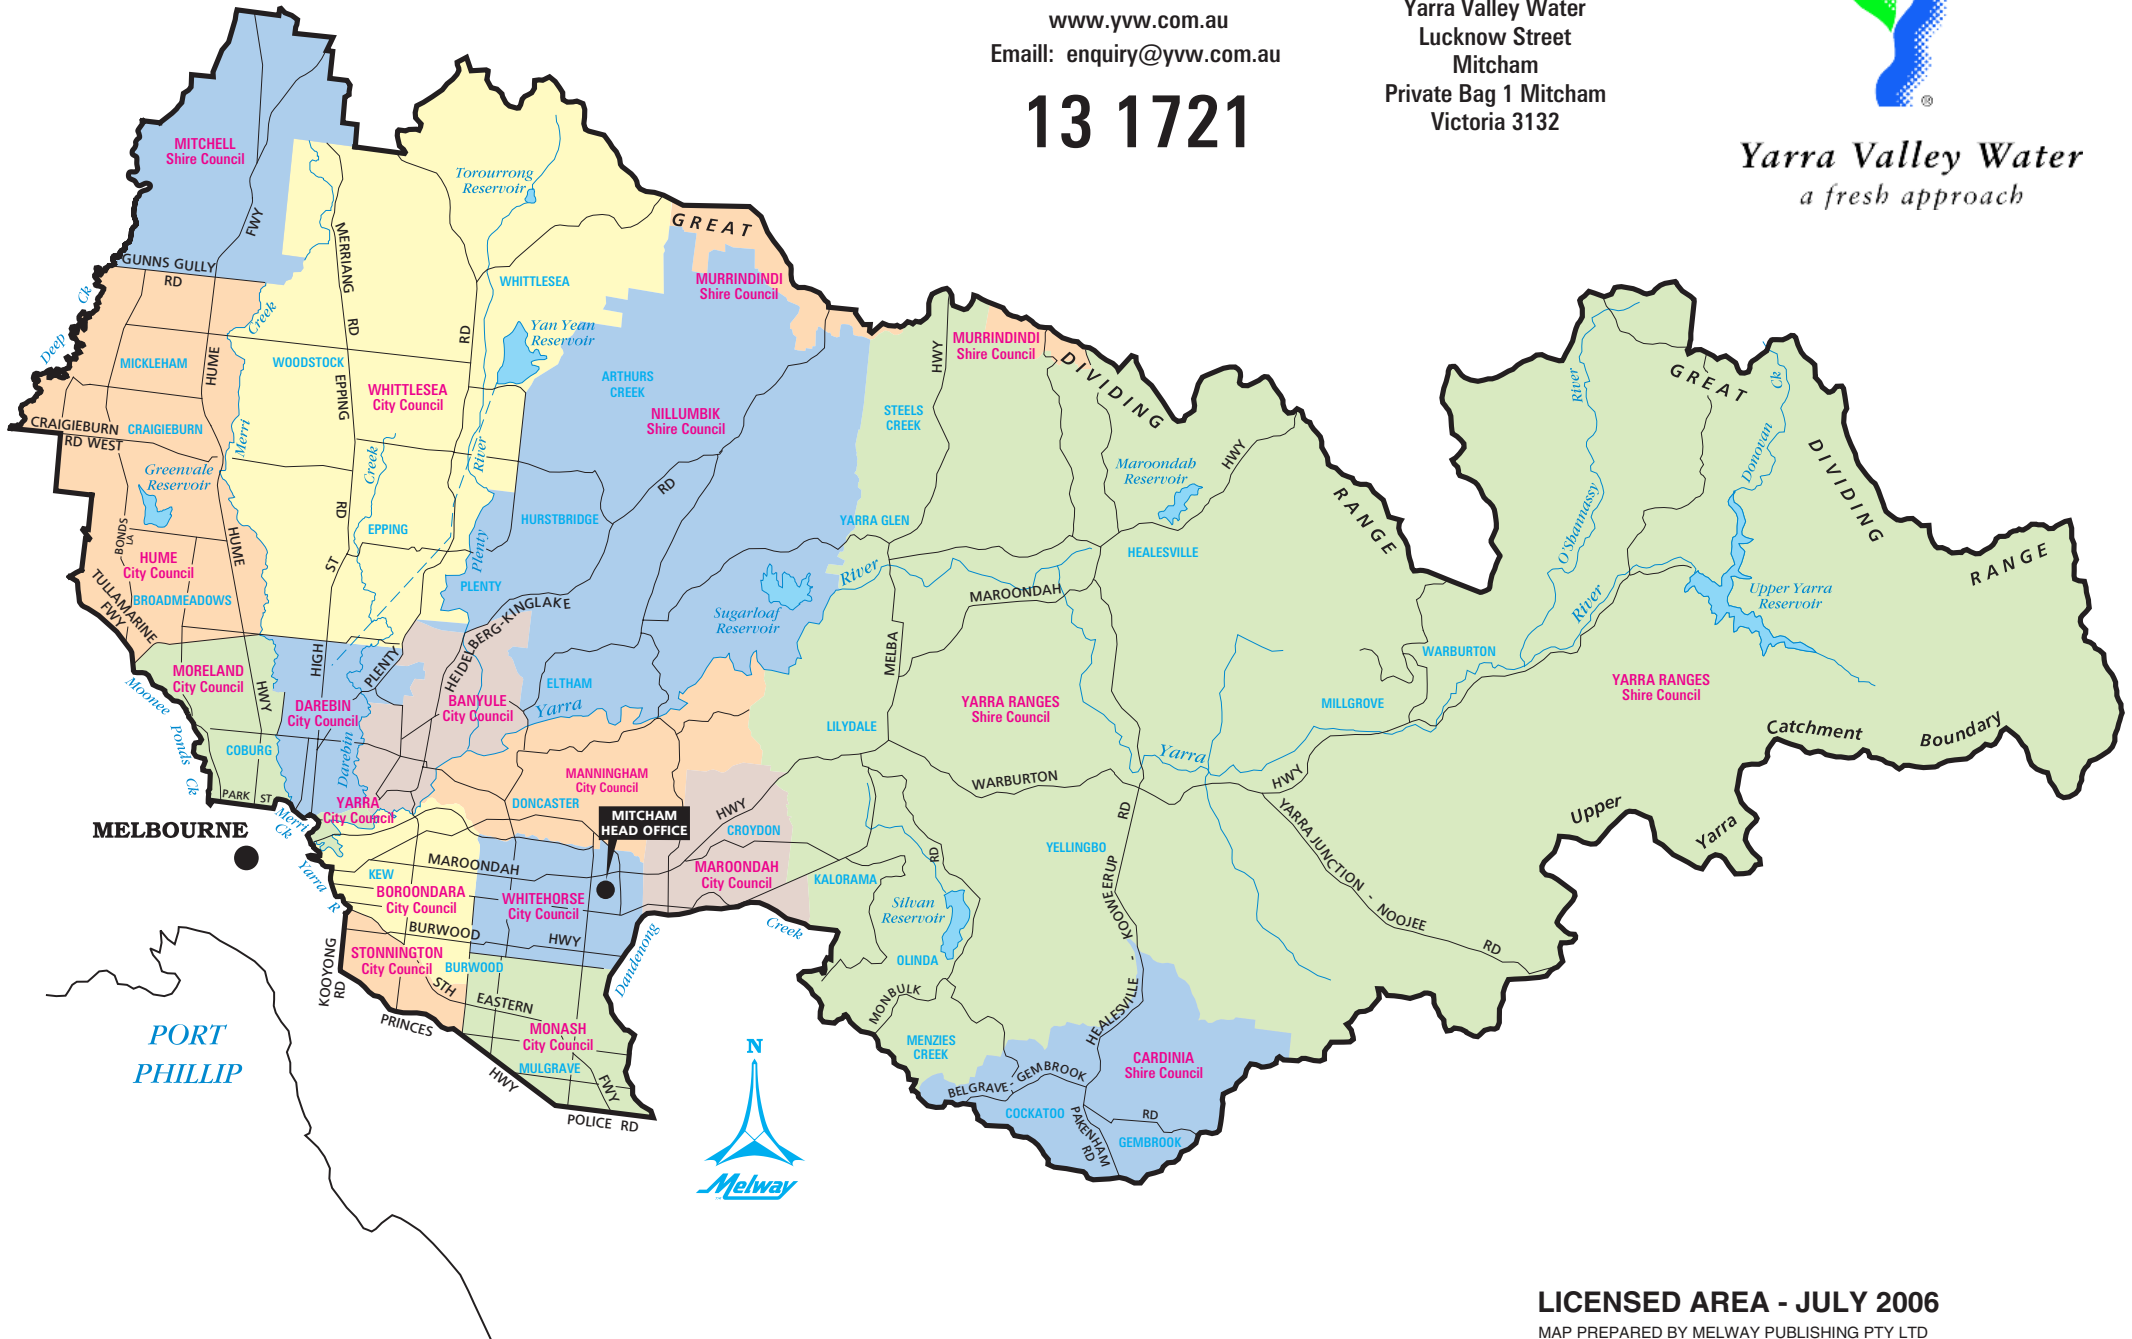

Further information

www.yvw.com.au

Email: enquiry@yvw.com.au

13 1721

Yarra Valley Water
Lucknow Street
Mitcham
Private Bag 1 Mitcham
Victoria 3132

Yarra Valley Water
a fresh approach

LICENSED AREA - JULY 2006

MAP PREPARED BY MELWAY PUBLISHING PTY LTD