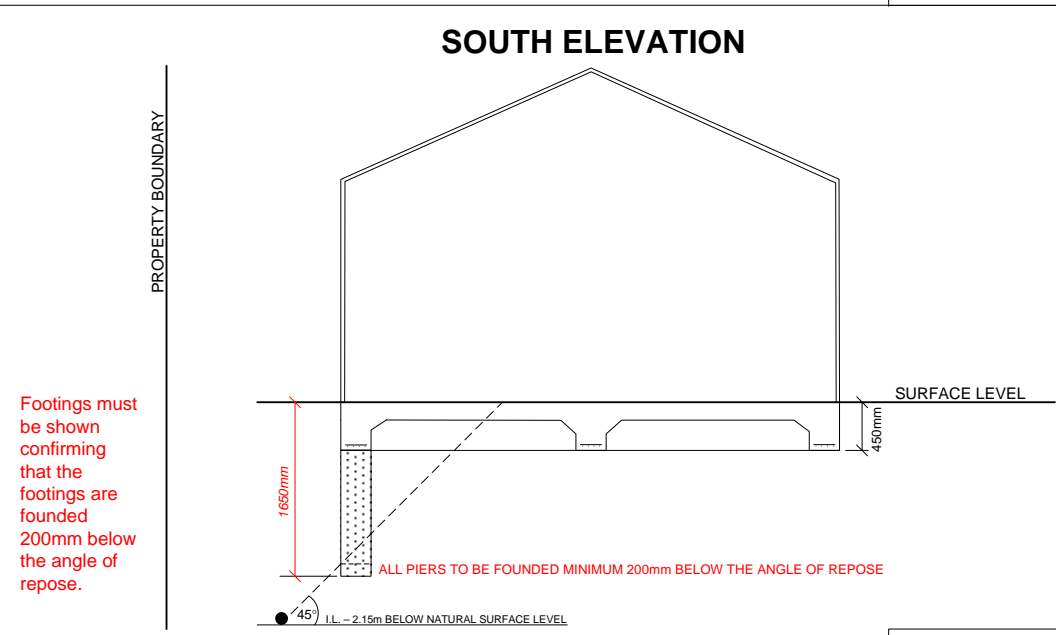

SCALE 1:200

SCALE 1:50

SCALE 1:50

DRAWING EXAMPLE – GARAGE ADJACENT TO SEWER

25 LUCKNOW ST
MITCHAM