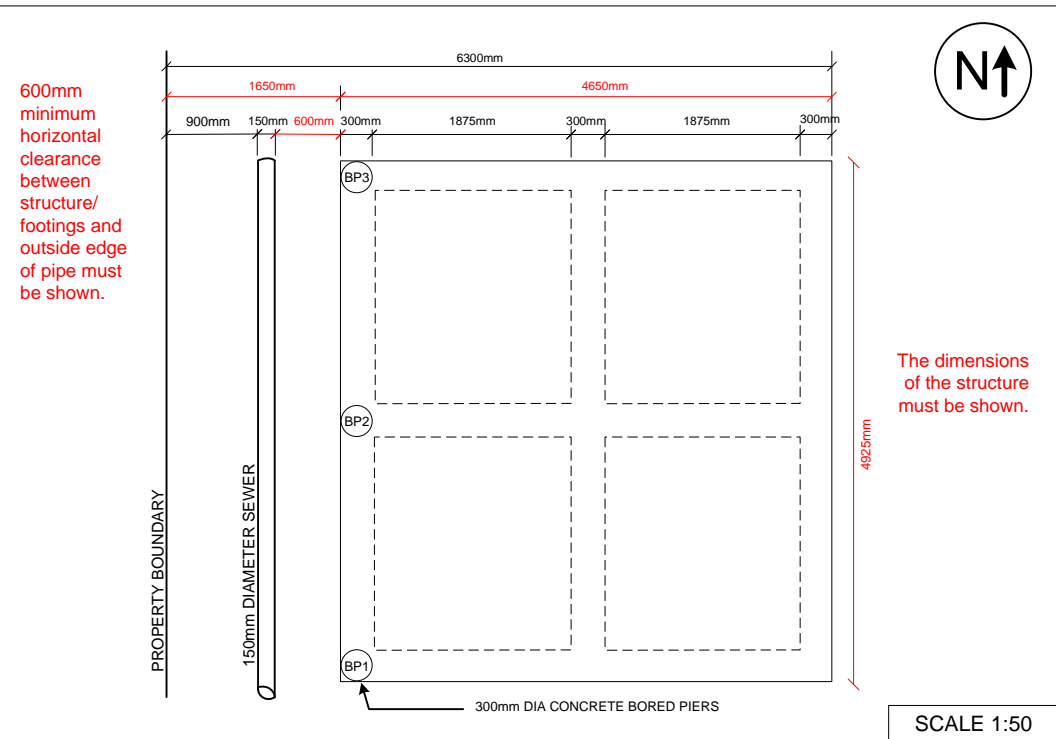

SCALE 1:200

SCALE 1:50

SCALE 1:50

DRAWING EXAMPLE – GARAGE ADJACENT TO SEWER

25 LUCKNOW ST
MITCHAM